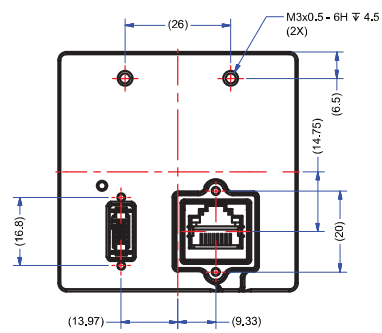

CS MOUNT

C MOUNT

NOTES:
1. UNITS: MILLIMETERS.
2. IMAGE AREA IS ALIGNED TO DATUMS **A**, **B** & **C**.

www.teledynedalsa.com

Americas
Boston, USA
+1 978-670-2000
sales.americas@teledynedalsa.com

Europe
Krailling, Germany
+49 89-89-54-57-3-80
sales.europe@teledynedalsa.com