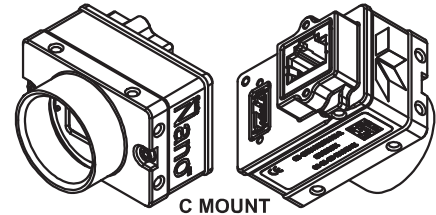

CS MOUNT

C MOUNT

NOTES:
1. UNITS: MILLIMETERS.
2. IMAGE AREA IS ALIGNED TO DATUMS **A**, **B** & **C**.

www.teledynedalsa.com

Americas
Boston, USA
+1 978-670-2000
sales.americas@teledynedalsa.com

Europe
Krailling, Germany
+49 89-89-54-57-3-80
sales.europe@teledynedalsa.com