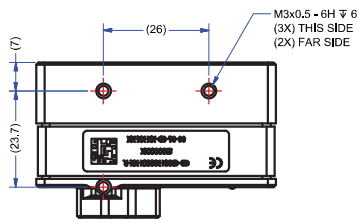

CS MOUNT

C MOUNT

NOTES:
1. UNITS: MILLIMETERS.
2. IMAGE AREA IS ALIGNED TO DATUMS **A**, **B** & **C**.

www.teledynedalsa.com

Americas
Boston, USA
+1 978-670-2000
sales.americas@teledynedalsa.com

Europe
Krailling, Germany
+49 89-89-54-57-3-80
sales.europe@teledynedalsa.com