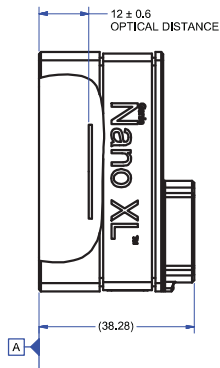

CS MOUNT

C MOUNT

NOTES:
1. UNITS: MILLIMETERS.
2. IMAGE AREA IS ALIGNED TO DATUMS **A**, **B** & **C**.

www.teledynedalsa.com

Americas
Boston, USA
+1 978-670-2000
sales.americas@teledynedalsa.com

Europe
Krailling, Germany
+49 89-89-54-57-3-80
sales.europe@teledynedalsa.com