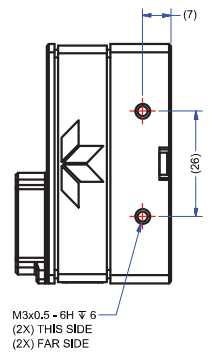

CS MOUNT

C MOUNT

NOTES:
1. UNITS: MILLIMETERS.
2. IMAGE AREA IS ALIGNED TO DATUMS **A**, **B** & **C**.

www.teledynedalsa.com

Americas
Boston, USA
+1 978-670-2000
sales.americas@teledynedalsa.com

Europe
Krailling, Germany
+49 89-89-54-57-3-80
sales.europe@teledynedalsa.com