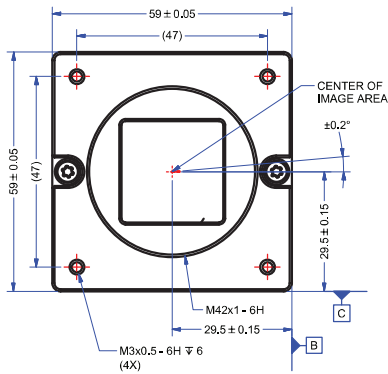

CS MOUNT

C MOUNT

NOTES:
1. UNITS: MILLIMETERS.
2. IMAGE AREA IS ALIGNED TO DATUMS **A**, **B** & **C**.

www.teledynedalsa.com

Americas
Boston, USA
+1 978-670-2000
sales.americas@teledynedalsa.com

Europe
Krailling, Germany
+49 89-89-54-57-3-80
sales.europe@teledynedalsa.com