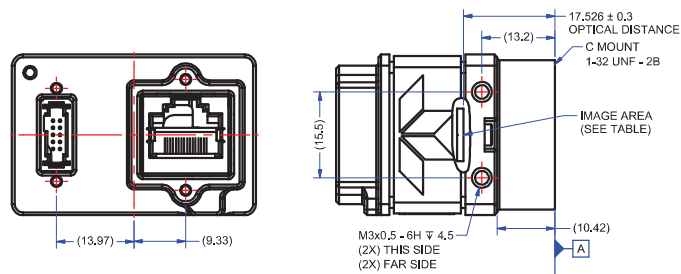

CS MOUNT

C MOUNT

NOTES:
1. UNITS: MILLIMETERS.
2. IMAGE AREA IS ALIGNED TO DATUMS **A**, **B** & **C**.

www.teledynedalsa.com

Americas
Boston, USA
+1 978-670-2000
sales.americas@teledynedalsa.com

Europe
Krailling, Germany
+49 89-89-54-57-3-80
sales.europe@teledynedalsa.com