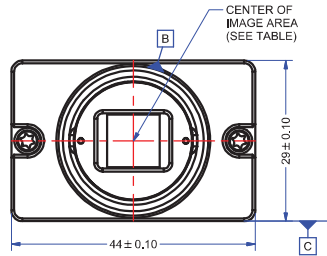

CS MOUNT

C MOUNT

NOTES:
1. UNITS: MILLIMETERS.
2. IMAGE AREA IS ALIGNED TO DATUMS **A**, **B** & **C**.

www.teledynedalsa.com

Americas
Boston, USA
+1 978-670-2000
sales.americas@teledynedalsa.com

Europe
Krailling, Germany
+49 89-89-54-57-3-80
sales.europe@teledynedalsa.com