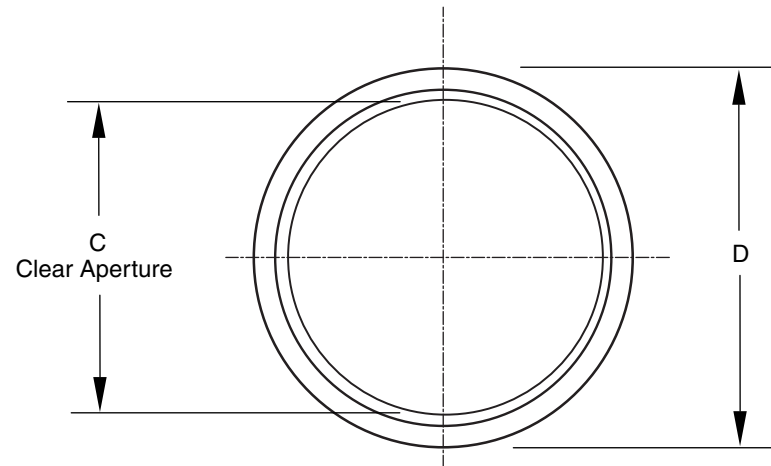

NOTES: 1. Material is silver or black anodized aluminum.
2. Not to scale. Dimensions in mm ± 0.3 mm.

Step-up #	A LENS THREAD	B FILTER THREAD	C CLEAR APERTURE	D OUTER DIAMETER
SD27-25.5	M27 x P0.5	M25.5 x P0.5	22.5	29.5
SD30.5-27	M30.5 x P0.5	M27 x P0.5	26.3	33.4
SD34-30.5	M34 x P0.5	M30.5 x P0.5	30	36
SD46-40.5	M46 x P0.75	M40.5 x P0.5	39.7	49.8
SD48-40.5	M48 x P0.75	M40.5 x P0.5	40	49.8
SD49-46	M49 x P0.75	M46 x P0.75	45.3	51
SD52-46	M52 x P0.75	M46 x P0.75	45.3	54
SD52-49	M52 x P0.75	M49 x P0.75	48.3	54
SD55-46	M55 x P0.75	M46 x P0.75	45.3	57
SD55-49	M55 x P0.75	M49 x P0.75	48.3	57.4
SD55-52	M55 x P0.75	M52 x P0.75	51.2	56.8
SD58-46	M58 x P0.75	M46 x P0.75	45.3	60
SD58-52	M58 x P0.75	M52 x P0.75	51.2	60
SD58-55	M58 x P0.75	M55 x P0.75	54.3	60
SD62-46	M62 x P0.75	M46 x P0.75	45	64
SD62-52	M62 x P0.75	M52 x P0.75	51.2	64
SD62-55	M62 x P0.75	M55 x P0.75	54.3	64
SD62-58	M62 x P0.75	M58 x P0.75	57.3	64
SD67-46	M67 x P0.75	M46 x P0.75	45	70
SD67-55	M67 x P0.75	M55 x P0.75	54.3	68.7
SD67-62	M67 x P0.75	M62 x P0.75	61	70
SD72-46	M72 x P0.75	M46 x P0.75	45	74.5
SD72-55	M72 x P0.75	M55 x P0.75	54.3	75
SD72-62	M72 x P0.75	M62 x P0.75	61.3	75

(Example: SD27-25.5 for

25.5mm filter to an M27 x P0.5 lens)

November 12, 2009